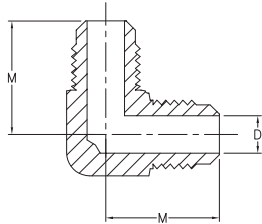

Brass Products

SAE 45° Flare

AC Type Adapter

Tube Size	SAE Tube Size	Catalog Number		D	L
1/4	1/4	1521	7/16	.188	1.094

Adapter SAE 45° Flare to Inv. Flare

SAE Tube Size	Inverted Male	Catalog Number		D	L
1/4	3/16	1518	7/16	.189	1.031
1/4	1/4	1522	7/16	.188	1.031
3/8	5/16	1553	5/8	.234	1.340
3/8	3/8	1563	5/8	.282	1.380
3/8	7/16	1554	11/16	.282	1.400

90° Union Elbow

(Ref. SAE No. 010201)

Tube O.D.	Catalog Number	D	M
1/2	55x8	.406	1.23
3/4	55x12♦	.625	1.64

♦MTO - Made To Order

90° Male Elbow

(Ref. SAE No. 010202)

Tube O.D.	Male Pipe Thread	Catalog Number	D	D1	M	N
1/8	1/8	49x2	.078	.219	0.62	0.69
3/16	1/8	49x3	.125	.219	0.75	0.75
1/4	1/8	49x4	.188	.219	0.81	0.76
1/4	1/4	49x4x4	.188	.312	0.88	0.99
1/4	3/8	49x4x6	.188	.406	0.94	1.03
5/16	1/8	49x5	.219	.219	0.91	0.78
5/16	1/4	49x5x4	.219	.312	0.95	0.92
3/8	1/8	49x6x2	.283	.219	1.03	0.91
3/8	1/4	49x6	.281	.312	0.97	1.06
3/8	3/8	49x6x6	.281	.406	1.06	1.09
3/8	1/2	49x6x8	.281	.438	1.16	1.28
1/2	1/4	49x8x4	.406	.312	1.23	1.19
1/2	3/8	49x8	.406	.406	1.23	1.12
1/2	1/2	49x8x8	.406	.406	1.25	1.32
5/8	3/8	49x10x6	.502	.406	1.42	1.23
5/8	1/2	49x10	.502	.562	1.42	1.37
3/4	1/2	49x12	.626	.562	1.62	1.48
3/4	3/4	49x12x12	.625	.750	1.59	1.62

90° Female Elbow

(Ref. SAE No. 010203)

Tube O.D.	Fem. Pipe Thread	Catalog Number	D	M	N
1/4	1/8	50x4	.189	0.88	0.47
1/4	1/4	50x4x4	.188	0.97	0.66
3/8	1/4	50x6	.283	1.09	0.69

♦MTO - Made To Order