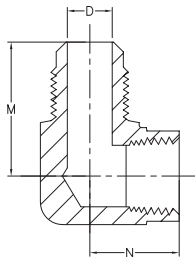

Brass Products

SAE 45° Flare

AC Type Adapter

Tube Size	SAE Tube Size	Catalog Number		D	L
1/4	1/4	1521	7/16	.188	1.094

Adapter SAE 45° Flare to Inv. Flare

SAE Tube Size	Inverted Male	Catalog Number		D	L
1/4	3/16	1518	7/16	.189	1.031
1/4	1/4	1522	7/16	.188	1.031
3/8	5/16	1553	5/8	.234	1.340
3/8	3/8	1563	5/8	.282	1.380
3/8	7/16	1554	11/16	.282	1.400

90° Union Elbow

(Ref. SAE No. 010201)

Tube O.D.	Catalog Number	D	M
1/2	55x8	.406	1.23
3/4	55x12♦	.625	1.64

♦MTO - Made To Order

90° Male Elbow

(Ref. SAE No. 010202)

Tube O.D.	Male Pipe Thread	Catalog Number	D	D1	M	N
1/8	1/8	49x2	.078	.219	0.62	0.69
3/16	1/8	49x3	.125	.219	0.75	0.75
1/4	1/8	49x4	.188	.219	0.81	0.76
1/4	1/4	49x4x4	.188	.312	0.88	0.99
1/4	3/8	49x4x6	.188	.406	0.94	1.03
5/16	1/8	49x5	.219	.219	0.91	0.78
5/16	1/4	49x5x4	.219	.312	0.95	0.92
3/8	1/8	49x6x2	.283	.219	1.03	0.91
3/8	1/4	49x6	.281	.312	0.97	1.06
3/8	3/8	49x6x6	.281	.406	1.06	1.09
3/8	1/2	49x6x8	.281	.438	1.16	1.28
1/2	1/4	49x8x4	.406	.312	1.23	1.19
1/2	3/8	49x8	.406	.406	1.23	1.12
1/2	1/2	49x8x8	.406	.406	1.25	1.32
5/8	3/8	49x10x6	.502	.406	1.42	1.23
5/8	1/2	49x10	.502	.562	1.42	1.37
3/4	1/2	49x12	.626	.562	1.62	1.48
3/4	3/4	49x12x12	.625	.750	1.59	1.62

90° Female Elbow

(Ref. SAE No. 010203)

Tube O.D.	Fem. Pipe Thread	Catalog Number	D	M	N
1/4	1/8	50x4	.189	0.88	0.47
1/4	1/4	50x4x4	.188	0.97	0.66
3/8	1/4	50x6	.283	1.09	0.69

♦MTO - Made To Order