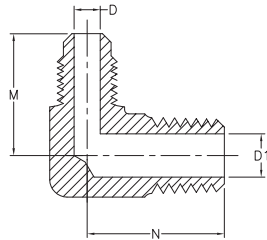

Brass Products

SAE 45° Flare

AC Type Adapter

Tube Size	SAE Tube Size	Catalog Number		D	L
1/4	1/4	1521	7/16	.188	1.094

Adapter SAE 45° Flare to Inv. Flare

SAE Tube Size	Inverted Male	Catalog Number		D	L
1/4	3/16	1518	7/16	.189	1.031
1/4	1/4	1522	7/16	.188	1.031
3/8	5/16	1553	5/8	.234	1.340
3/8	3/8	1563	5/8	.282	1.380
3/8	7/16	1554	11/16	.282	1.400

90° Union Elbow

(Ref. SAE No. 010201)

Tube O.D.	Catalog Number	D	M
1/2	55x8	.406	1.23
3/4	55x12♦	.625	1.64

♦MTO - Made To Order

90° Male Elbow

(Ref. SAE No. 010202)

Tube O.D.	Male Pipe Thread	Catalog Number	D	D1	M	N
1/8	1/8	49x2	.078	.219	0.62	0.69
3/16	1/8	49x3	.125	.219	0.75	0.75
1/4	1/8	49x4	.188	.219	0.81	0.76
1/4	1/4	49x4x4	.188	.312	0.88	0.99
1/4	3/8	49x4x6	.188	.406	0.94	1.03
5/16	1/8	49x5	.219	.219	0.91	0.78
5/16	1/4	49x5x4	.219	.312	0.95	0.92
3/8	1/8	49x6x2	.283	.219	1.03	0.91
3/8	1/4	49x6	.281	.312	0.97	1.06
3/8	3/8	49x6x6	.281	.406	1.06	1.09
3/8	1/2	49x6x8	.281	.438	1.16	1.28
1/2	1/4	49x8x4	.406	.312	1.23	1.19
1/2	3/8	49x8	.406	.406	1.23	1.12
1/2	1/2	49x8x8	.406	.406	1.25	1.32
5/8	3/8	49x10x6	.502	.406	1.42	1.23
5/8	1/2	49x10	.502	.562	1.42	1.37
3/4	1/2	49x12	.626	.562	1.62	1.48
3/4	3/4	49x12x12	.625	.750	1.59	1.62

90° Female Elbow

(Ref. SAE No. 010203)

Tube O.D.	Fem. Pipe Thread	Catalog Number	D	M	N
1/4	1/8	50x4	.189	0.88	0.47
1/4	1/4	50x4x4	.188	0.97	0.66
3/8	1/4	50x6	.283	1.09	0.69

♦MTO - Made To Order