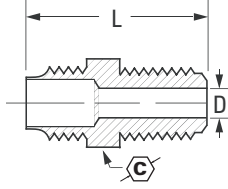

Brass Products

SAE 45° Flare

AC Type Adapter

Tube Size	SAE Tube Size	Catalog Number		D	L
1/4	1/4	1521	7/16	.188	1.094

Adapter SAE 45° Flare to Inv. Flare

SAE Tube Size	Inverted Male	Catalog Number		D	L
1/4	3/16	1518	7/16	.189	1.031
1/4	1/4	1522	7/16	.188	1.031
3/8	5/16	1553	5/8	.234	1.340
3/8	3/8	1563	5/8	.282	1.380
3/8	7/16	1554	11/16	.282	1.400

90° Union Elbow

(Ref. SAE No. 010201)

Tube O.D.	Catalog Number	D	M
1/2	55x8	.406	1.23
3/4	55x12♦	.625	1.64

♦MTO - Made To Order

90° Male Elbow

(Ref. SAE No. 010202)

Tube O.D.	Male Pipe Thread	Catalog Number	D	D1	M	N
1/8	1/8	49x2	.078	.219	0.62	0.69
3/16	1/8	49x3	.125	.219	0.75	0.75
1/4	1/8	49x4	.188	.219	0.81	0.76
1/4	1/4	49x4x4	.188	.312	0.88	0.99
1/4	3/8	49x4x6	.188	.406	0.94	1.03
5/16	1/8	49x5	.219	.219	0.91	0.78
5/16	1/4	49x5x4	.219	.312	0.95	0.92
3/8	1/8	49x6x2	.283	.219	1.03	0.91
3/8	1/4	49x6	.281	.312	0.97	1.06
3/8	3/8	49x6x6	.281	.406	1.06	1.09
3/8	1/2	49x6x8	.281	.438	1.16	1.28
1/2	1/4	49x8x4	.406	.312	1.23	1.19
1/2	3/8	49x8	.406	.406	1.23	1.12
1/2	1/2	49x8x8	.406	.406	1.25	1.32
5/8	3/8	49x10x6	.502	.406	1.42	1.23
5/8	1/2	49x10	.502	.562	1.42	1.37
3/4	1/2	49x12	.626	.562	1.62	1.48
3/4	3/4	49x12x12	.625	.750	1.59	1.62

90° Female Elbow

(Ref. SAE No. 010203)

Tube O.D.	Fem. Pipe Thread	Catalog Number	D	M	N
1/4	1/8	50x4	.189	0.88	0.47
1/4	1/4	50x4x4	.188	0.97	0.66
3/8	1/4	50x6	.283	1.09	0.69

♦MTO - Made To Order